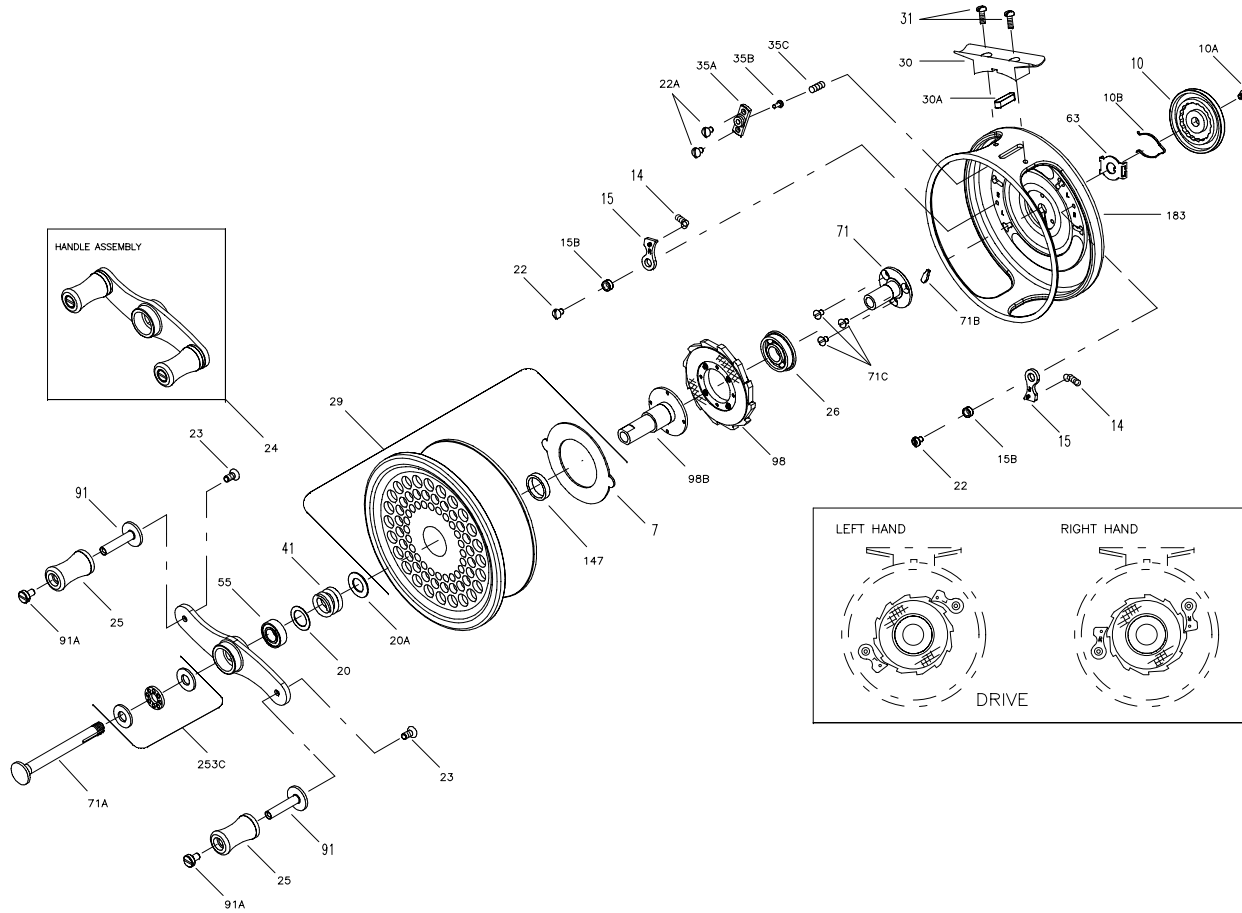

PARTS LIST FOR MODEL 4GAR

KEY NO.	PART NO.	DESCRIPTION
7	007 4GAR	Metal Drag Washer
10	010N2.5FRG	Drag Knob
10A	010A2.5FR	Retaining Screw
10B	010B2.5FR	Detent Spring
14	014 500	Dog Coil Spring (2 req.)
15	015 4FR	Dog (2 req.)
15B	015B2.5FR	Dog Bushing (2 req.)
20	020 4FR	Spool Thrust Washer
20A	020 4GAR	Spool Thrust Washer
22	022 2.5FR	Dog Screw (2 req.)
22A	022 2.5FR	Click Housing Screw (2 req.)
23	023 2.5FR	Handle Post Screw (2 req.)
24	024 4GAR	Handle Assembly (Complete)
25	025 4FR	Handle Knob (2 req.)
26	026 2.5FR	Flange Bearing
29	029L4GAR	Spool Assembly
30	030 4FRG	Stand
30A	030A2.5FR	Stabilizer Bar
31	031 2.5FR	Stand Screw (2 req.)
35A	035A2.5FR	Click Housing
35B	035B2.5FR	Click Pin
35C	107 060	Click Pin Spring
41	041 4FR	Drag Coil Spring
55	055 012H	Ball Bearing (Outer)
63	063 2.5FR	Spring Retainer
71	071 4GAR	Spindle
71A	071A4GAR	Spindle Stud
71B	071B2.5FR	Spindle Lock Pin
71C	071C2.5FR	Spindle Screw (3 req.)
91	091 4FRG	Handle Post (2 req.)
91A	091A2.5FR	Handle Screw
98	098N4GAR	Drag Washer/Ratchet
98B	098B4GAR	Spindle Sleeve
147	147N320	Spool Bushing
183	183 4GAR	Frame
253C	253C4GAR	Thrust Bearing (Complete)