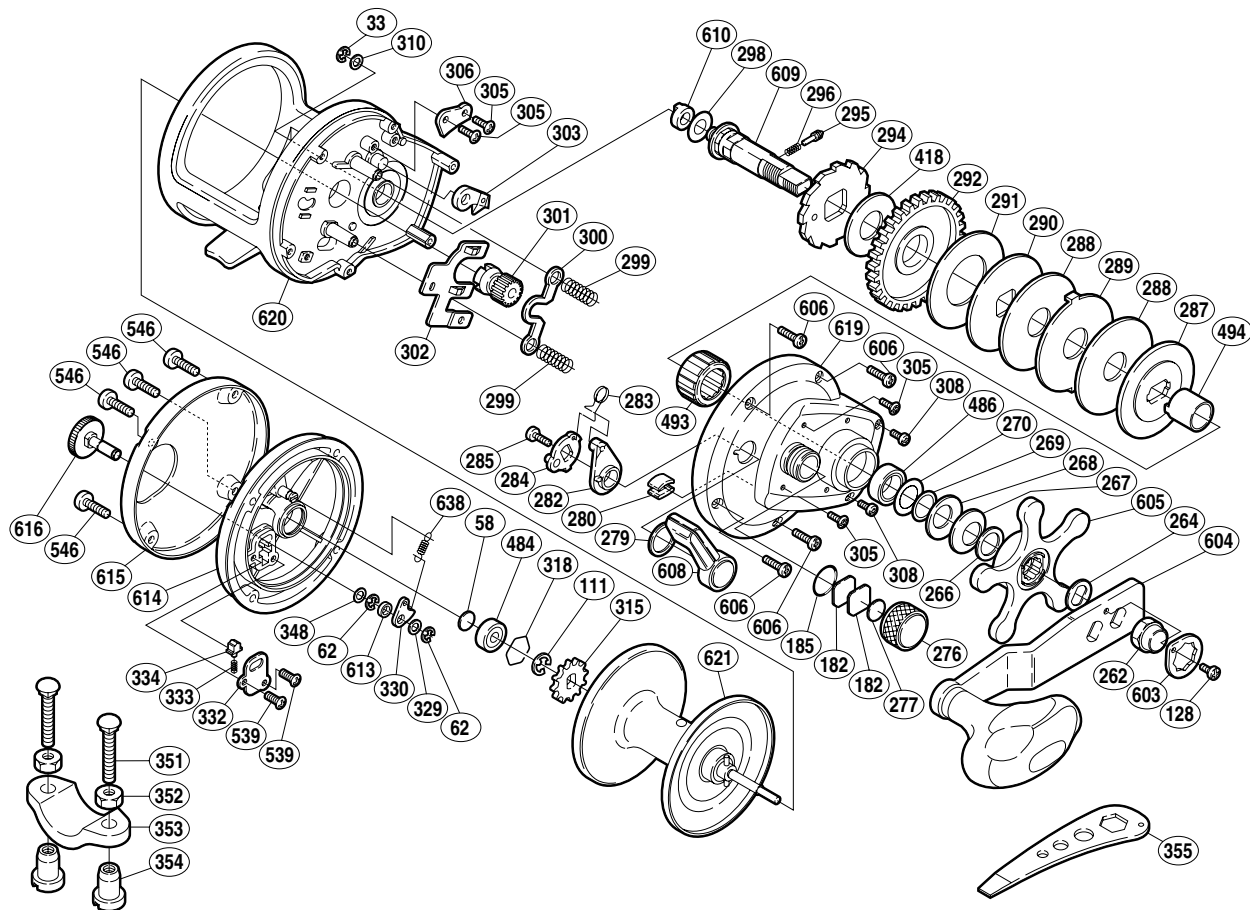

## TOR-20

Part No.	Description	Part No.	Description	Part No.	Description
TGT0033	Drive Shaft Retainer	TGT0291	Drag Washer (B)	TGT0493	Roller Clutch Bearing
TGT0058	Spacer "B"	TGT0292	Drive Gear	TGT0494	Roller Clutch Inner Tube
TGT0062	Click Pawl Retainer	TGT0294	Anti-Reverse Ratchet	TGT0539	Click Spring Retainer Screw
TGT0111	Click Gear Retainer	TGT0295	Click Pin	TGT0546	Left Side Plate Screw
TGT0128	Handle Nut Plate Screw	TGT0296	Click Spring	TGT0603	Handle Nut Plate
TGT0182	Cast Control Spacer (A)	TGT0298	Drive Shaft Washer (B)	TGT0604	Handle Assembly
TGT0185	"O" Ring	TGT0299	Yoke Spring	TGT0605	Star Drag
TGT0262	Handle Nut	TGT0300	Yoke	TGT0606	Right Side Plate Screw (A)
TGT0264	Drive Shaft Shield	TGT0301	Pinion Gear	TGT0608	Clutch Lever
TGT0266	Star Drag Washer	TGT0302	Yoke Plate	TGT0609	Drive Shaft
TGT0267	Drag Spring Washer (9L)	TGT0303	Anti-Reverse Pawl	TGT0610	Drive Shaft Bushing
TGT0268	Drag Spring Washer (9H)	TGT0305	Multi-Purpose Screw	TGT0613	Click Pawl Spacer
TGT0269	Bearing Thrust Washer	TGT0306	Anti-Reverse Pawl Keeper	TGT0614	Left Side Plate
TGT0270	Bearing Seal	TGT0308	Right Side Plate Screw (D)	TGT0615	Left Side Plate Cover
TGT0276	Cast Control Cap	TGT0310	Drive Shaft Washer (A)	TGT0616	Click Button
TGT0277	Cast Control Spacer (B)	TGT0315	Click Gear	TGT0619	Right Side Plate
TGT0279	Smoother	TGT0318	Bearing Retainer	TGT0620	One-Piece Frame
TGT0280	Line Clip	TGT0329	Spacer (B)	TGT0621	Spool Assembly
TGT0282	Eccentric Cam Bushing	TGT0330	Click Pawl	TGT0638	Click Pawl Spring
TGT0283	Clutch Spring	TGT0332	Click Spring Retainer		
TGT0284	Clutch Cam	TGT0333	Click Spring	TGT0351	Rod Clamp Bolt (accessory)
TGT0285	Clutch Lever Screw	TGT0334	Click Spring Holder	TGT0352	Rod Clamp Nut (B) (accessory)
TGT0287	Key Washer	TGT0348	Spacer (C)	TGT0353	Rod Clamp (accessory)
TGT0288	Drag Washer (D)	TGT0418	Drag Washer (A)	TGT0354	Rod Clamp Nut (A) (accessory)
TGT0289	Eared Washer (E)	TGT0484	Ball Bearing		
TGT0290	Key Washer (C)	TGT0486	Ball Bearing	TGT0355	Wrench (accessory)